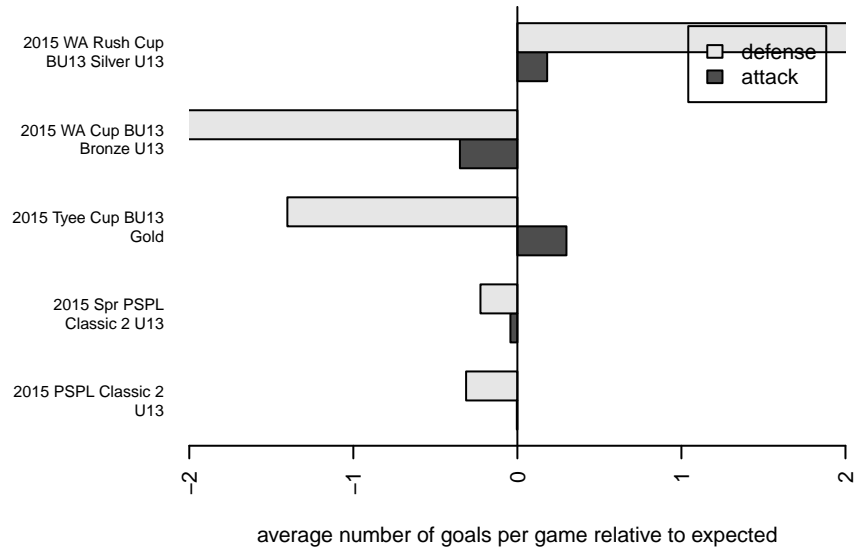

Performance relative to 13 month average