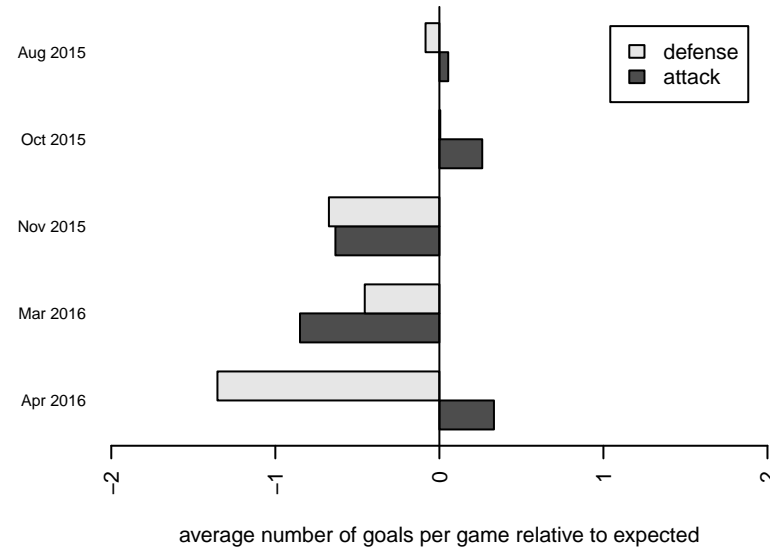

Performance relative to 13 month average