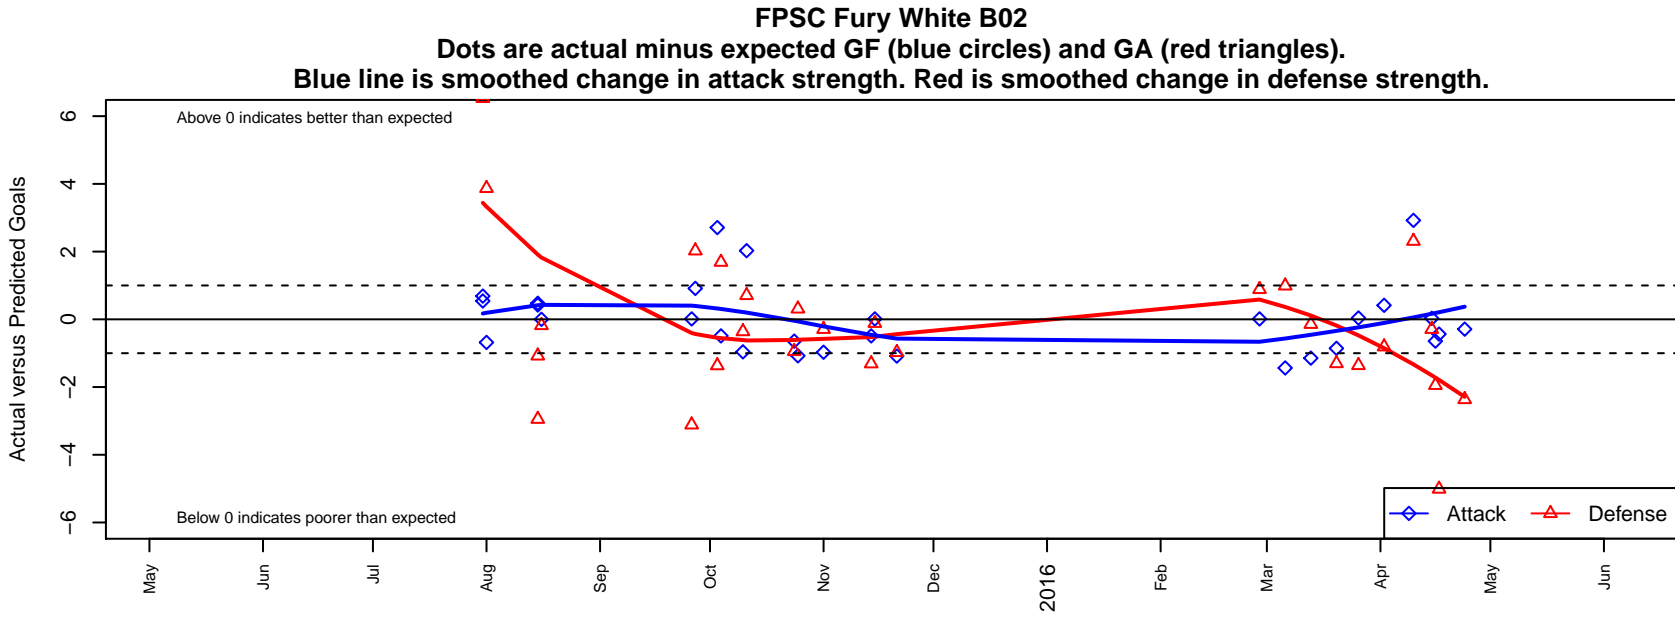

# FPSC Fury White B02

Franklin Pierce SC  
 Tacoma, WA  
 B02 total strength=505  
 attack=0.53 defense=0.24  
 fall league = PSPL Classic 2 U13  
 spr league = Spr PSPL Classic 2 U13

alt names used:  
 FRANKLIN PIERCE FURY B02 WHITE (WA)  
 FPSC Fury B02 White  
 FPSC Fury B02 White Kettman  
 FPSC Fury B02 White  
 FPSC FURY B02 WHITE (WA)

Venues played:  
 2015 WA Rush Cup BU13 Silver U13  
 2015 Tye Cup BU13 Gold  
 2015 PSPL Classic 2 U13  
 2015 Spr PSPL Classic 2 U13  
 2015 WA Cup BU13 Bronze U13

**attack and defense variance (black dot)  
relative to other teams  
and top 10 in region**