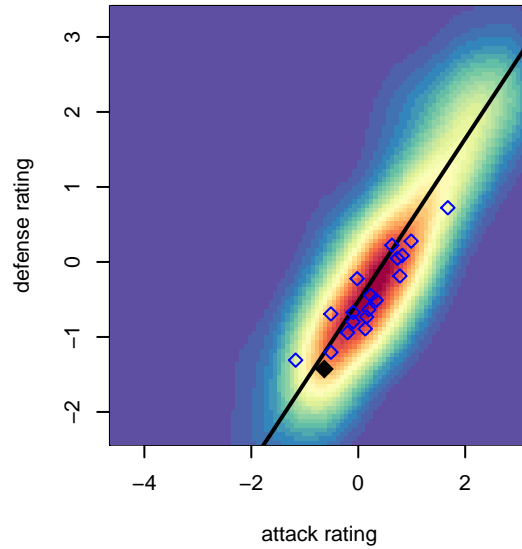

**attack and defense rating
relative to others at age
and all opponents in last 13 months**