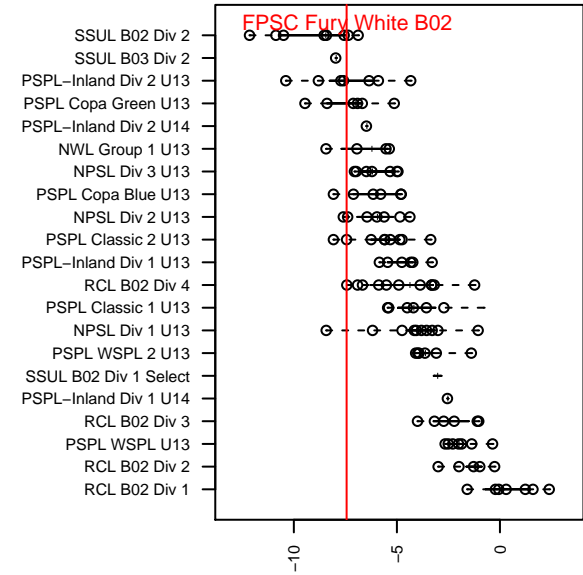

**attack and defense rating
relative to others at age
and all opponents in last 13 months**